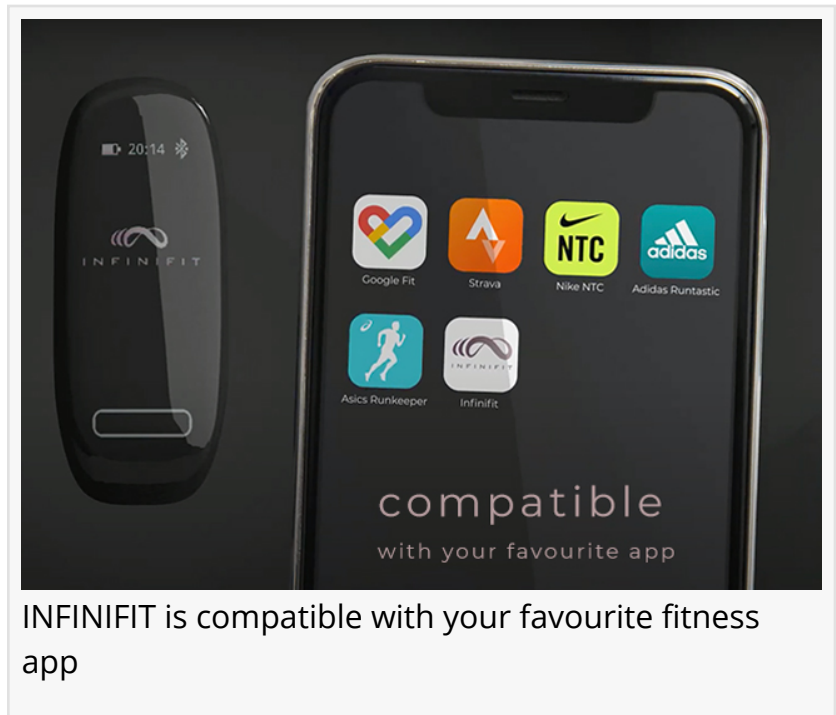

When it comes to fitness trackers, there's often a frustrating choice: a stylish wearable tracker with no smart interface, or a second watch to be swapped in and out or worn alongside your existing item. It's not ideal.

INFINIFIT are redefining fitness wearables, and offering a better alternative. If you already have a watch you love, the INFINIFIT Smart Fitness Tracker is a simple and cost-effective way to add smart functionality – it comes in a choice of four colours, complete with alerts and notifications, and seamless integration with all major fitness apps.

[The launch video can be found here](#)

INFINIFIT Smart Fitness Tracker - Any Time - Any Watch - Any App

INFINIFIT Smartwatch worn under your sleeve

[Pre-order now via Indigigo for £75, or buy a two-device bundle for £120](#)

## KEY FEATURES

INFINIFIT has all the popular functions of a smartwatch including:

- Finger touch UI
- Pedometer (steps, calories, distance)
- Exercise modes (walking/running, sit-ups, skipping)
- Ambient temperature
- Sleep monitoring
- Dynamic heart rate
- Blood pressure
- Caller ID
- SMS, e-mail, and social media notifications
- Alarm and Calendar notifications