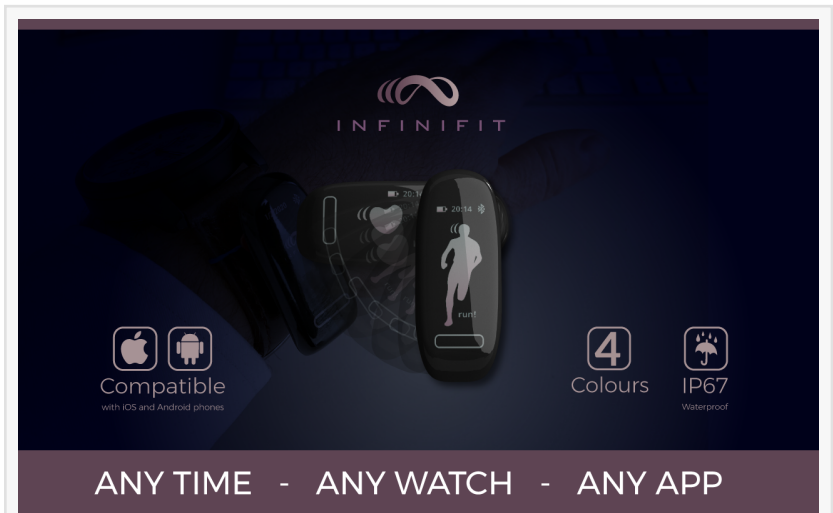

Convert any watch into a smartwatch, with INFINIFIT

INFINIFIT Smart Fitness Tracker brings the functions of a smartwatch to any existing watch; a versatile innovation in the field of wearable fitness devices

LONDON, UNITED KINGDOM, August 24, 2020 /EINPresswire.com/ -- We've all seen it: people working out with their regular watch on one wrist, and their smartwatch on the other. But now, there's a better way.

INFINIFIT are proud to reveal a versatile innovation in the field of wearable fitness devices with the [INFINIFIT Smart Fitness Tracker](#), which brings the functions of a smartwatch to any existing watch.

When it comes to fitness trackers, there's often a frustrating choice: a stylish wearable tracker with no smart interface, or a second watch to be swapped in and out or worn alongside your existing item. It's not ideal.

INFINIFIT are redefining fitness wearables, and offering a better alternative. If you already have a watch you love, the INFINIFIT Smart Fitness Tracker is a simple and cost-effective way to add smart functionality – it comes in a choice of four colours, complete with alerts and notifications, and seamless integration with all major fitness apps.

[The launch video can be found here](#)

INFINIFIT Smart Fitness Tracker - Any Time - Any Watch - Any App