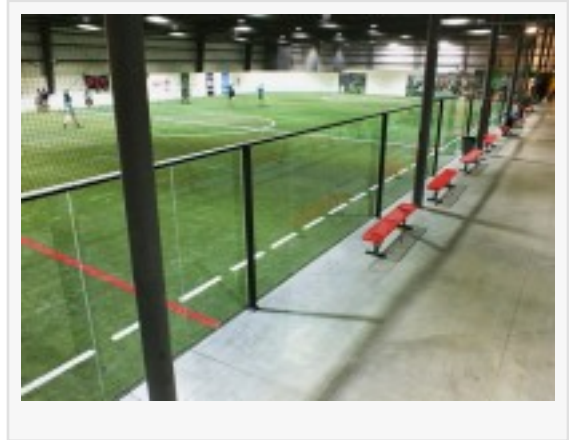

Players Indoor Sports Complex In Naperville Goes Green With New Lighting

NAPERVILLE, IL, USA, February 18, 2014 /EINPresswire.com/ -- Players Indoor Sports Center in Naperville has replaced 117 light fixtures with energy-efficient LED lighting. The Chicago indoor sports center offers a fun alternative to [corporate event venues](#) and is available for [birthday parties](#).

Players Indoor Sports Center in Naperville is getting greener. Already outfitted with state-of-the-art indoor turf, the [indoor sports complex](#) recently replaced 117 halide lights with LED lighting. The new lights are 50-60% more energy efficient and will save 26,000 kWh of energy monthly.

The Chicago indoor sports center was able to implement the change thanks to a partial grant received through the City of Naperville and the Illinois Municipal Electric Agency (IMEA) Electric Efficiency Program. As customers in Naperville cut down their consumption, it saves the city money on its wholesale power costs.

"The light fixtures were custom built for our facility by Cireon. The company came in to do a light reading, then designed the fixtures to have the same lumens we already had, but with 50 to 60% better efficiency. It took about 10 days to undergo the replacement which comes out to about half of one of our fields a day. The total project took 3 months from start to end," said Doug Kluener, CAO and General Manager of Players Indoor Sports Center (<http://www.playersindoor.com>).

Over the course of the next 25 years the lights are expected to:

- Save 20,000,000 lbs. of Carbon Dioxide emissions
- Save 9,000,000 Kilowatt hours (kWh) of electric
- Save 7,000,000 lbs. of coal

These energy savings are the equivalent of planting 9,800 large trees.

"Customers have already noticed a difference. It's a much whiter light. More like being outside. In the summer, the new lights will be easier to keep cool, which means we'll be able to use less air-conditioning, which also helps save on energy costs and protecting the environment," said Kluener.

The thermal reading on the new lights is 90-105 degrees, compared to the old lights readings in excess of 1500 degrees.

"Health and fitness for Naperville families is our business so it is only fitting that we did our part for the health of the environment as well," said Ronni Kluener, Program Manager at Players Indoor Sports