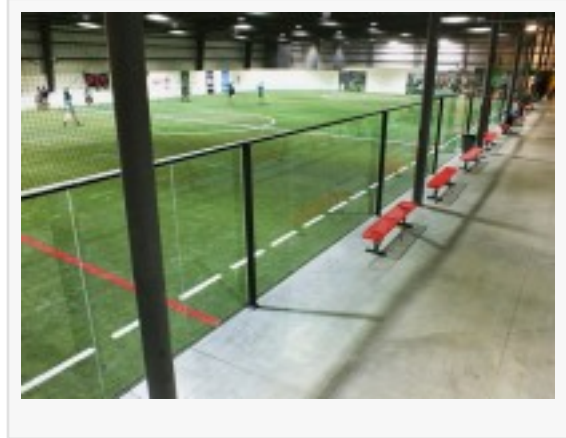

Players Indoor Sports Complex In Naperville Goes Green With New Lighting

NAPERVILLE, IL, USA, February 18, 2014 /EINPresswire.com/ -- Players Indoor Sports Center in Naperville has replaced 117 light fixtures with energy-efficient LED lighting. The Chicago indoor sports center offers a fun alternative to [corporate event venues](#) and is available for [birthday parties](#).

Players Indoor Sports Center in Naperville is getting greener. Already outfitted with state-of-the-art indoor turf, the [indoor sports complex](#) recently replaced 117 halide lights with LED lighting. The new lights are 50-60% more energy efficient and will save 26,000 kWh of energy monthly.

The Chicago indoor sports center was able to implement the change thanks to a partial grant received through the City of Naperville and the Illinois Municipal Electric Agency (IMEA) Electric Efficiency Program. As customers in Naperville cut down their consumption, it saves the city money on its wholesale power costs.

"The light fixtures were custom built for our facility by Cireon. The company came in to do a light reading, then designed the fixtures to have the same lumens we already had, but with 50 to 60% better efficiency. It took about 10 days to undergo the replacement which comes out to about half of one of our fields a day. The total project took 3 months from start to end," said Doug Kluener, CAO and General Manager of Players Indoor Sports Center (<http://www.playersindoor.com>).

Over the course of the next 25 years the lights are expected to:

- Save 20,000,000 lbs. of Carbon Dioxide emissions
- Save 9,000,000 Kilowatt hours (kWh) of electric
- Save 7,000,000 lbs. of coal

These energy savings are the equivalent of planting 9,800 large trees.

"Customers have already noticed a difference. It's a much whiter light. More like being outside. In the summer, the new lights will be easier to keep cool, which means we'll be able to use less air-conditioning, which also helps save on energy costs and protecting the environment," said Kluener.

The thermal reading on the new lights is 90-105 degrees, compared to the old lights readings in excess of 1500 degrees.

"Health and fitness for Naperville families is our business so it is only fitting that we did our part for the health of the environment as well," said Ronni Kluener, Program Manager at Players Indoor Sports